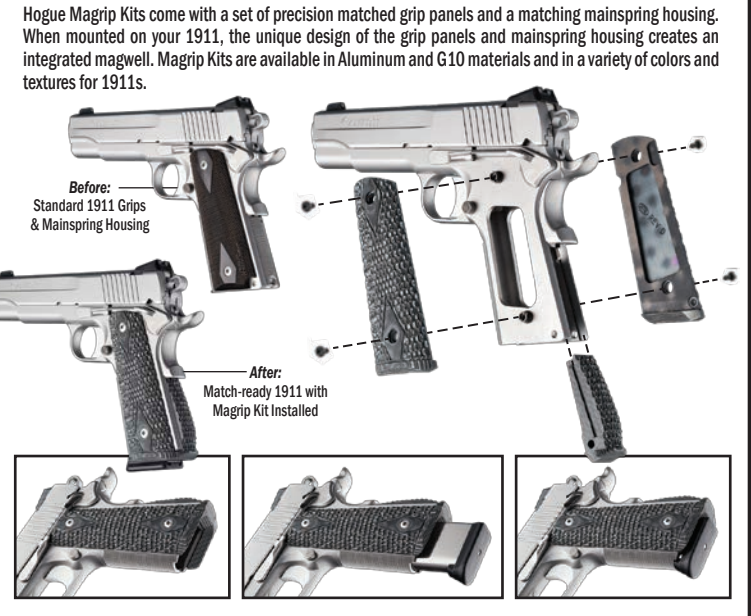

# HOGUE®

GRIPS | STOCKS | KNIVES | HOLSTERS | GEAR | TACTICAL

Hogueinc.com :: 1-800-438-4747

Call for the location of your nearest dealer

G10 TEXTURES

G10 COLORS

Hogue Magrip Kits come with a set of precision matched grip panels and a matching mainspring housing. When mounted on your 1911, the unique design of the grip panels and mainspring housing creates an integrated magwell. Magrip Kits are available in Aluminum and G10 materials and in a variety of colors and textures for 1911s.

Hogue G10 G-Mascus is covered by US Patent Number 9,023,459

Part #	Material	Texture	MSH	Price
01257	G10 G-Mascus Black Grey	Checked	Flat	119.95
01227	G10 G-Mascus Black Grey	Piranha Grip	Flat	119.95
01207	G10 G-Mascus Black Grey	Chain Link	Flat	119.95
01267	G10 G-Mascus Black Grey	Smooth	Arched	99.95
01277	G10 G-Mascus Black Grey	Checked	Arched	119.95
01237	G10 G-Mascus Black Grey	Piranha Grip	Arched	119.95
01217	G10 G-Mascus Black Grey	Chain Link	Arched	119.95
01258	G10 G-Mascus Green	Checked	Flat	119.95
01228	G10 G-Mascus Green	Piranha Grip	Flat	119.95
01208	G10 G-Mascus Green	Chain Link	Flat	119.95
01268	G10 G-Mascus Green	Smooth	Arched	99.95
01278	G10 G-Mascus Green	Checked	Arched	119.95
01238	G10 G-Mascus Green	Piranha Grip	Arched	119.95
01218	G10 G-Mascus Green	Chain Link	Arched	119.95
01259	G10 Solid Black	Checked	Flat	119.95
01229	G10 Solid Black	Piranha Grip	Flat	119.95
01209	G10 Solid Black	Chain Link	Flat	119.95
01269	G10 Solid Black	Smooth	Arched	99.95
01279	G10 Solid Black	Checked	Arched	119.95
01239	G10 Solid Black	Piranha Grip	Arched	119.95
01219	G10 Solid Black	Chain Link	Arched	119.95
01250	Aluminum Matte Black	Checked	Flat	119.95
01270	Aluminum Matte Black	Checked	Arched	119.95