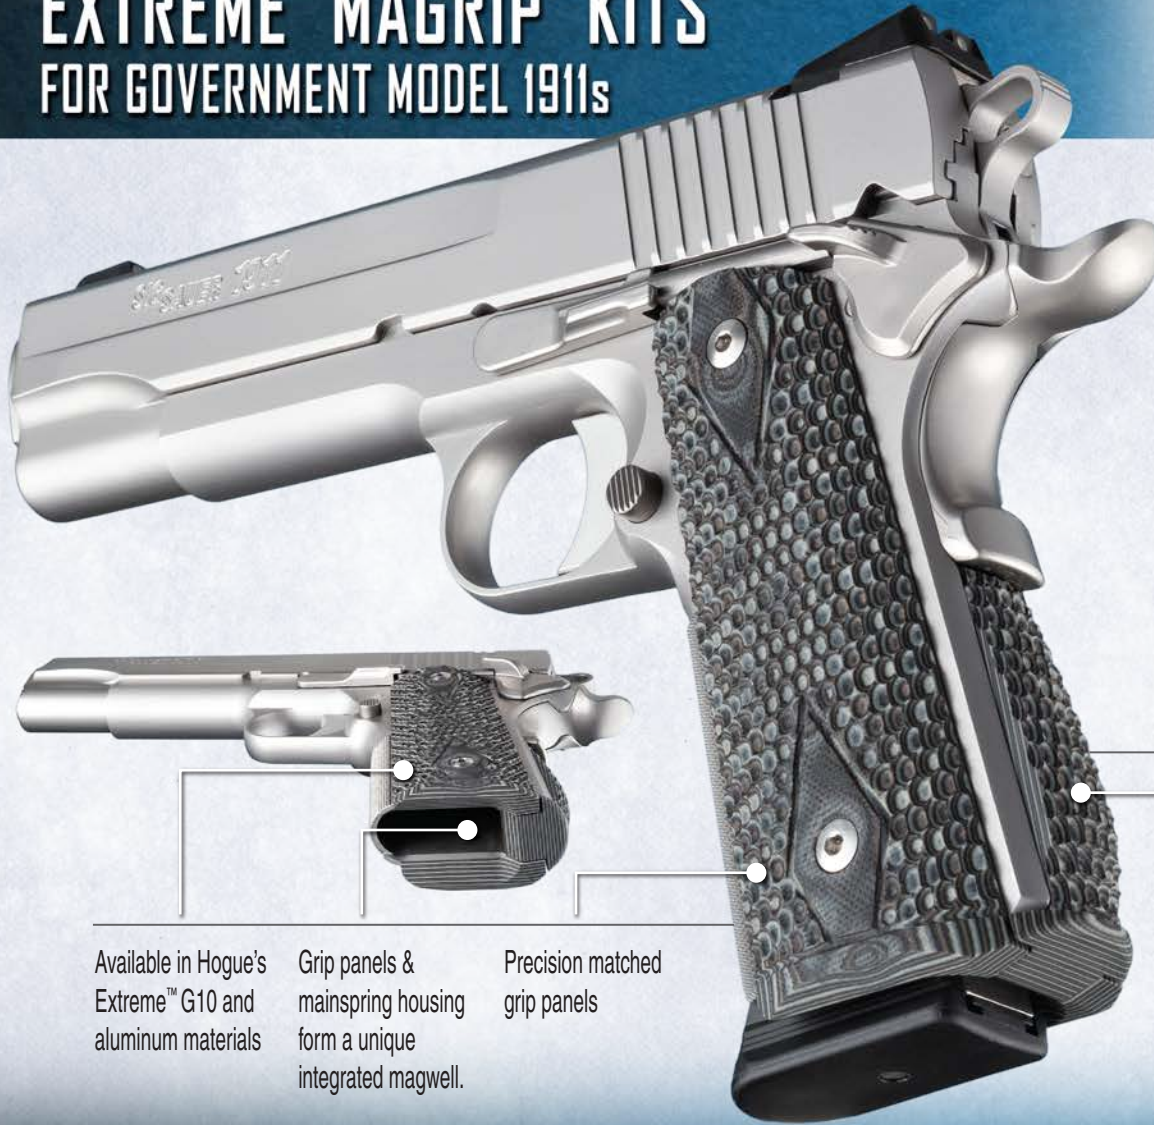

EXTREME™ MAGRIP™ KITS FOR GOVERNMENT MODEL 1911s

Available in Hogue's Extreme™ G10 and aluminum materials

Grip panels & mainspring housing form a unique integrated magwell.

Precision matched grip panels

Flat or arched Mainspring Housings available

MAINSRING HOUSING

ALUMINUM

MATTE BLACK CHECKERED

HOGUE®

GRIPS | STOCKS | KNIVES | HOLSTERS | GEAR | TACTICAL

Hogueinc.com :: 1-800-438-4747

Call for the location of your nearest dealer

G10 TEXTURES

G10 COLORS