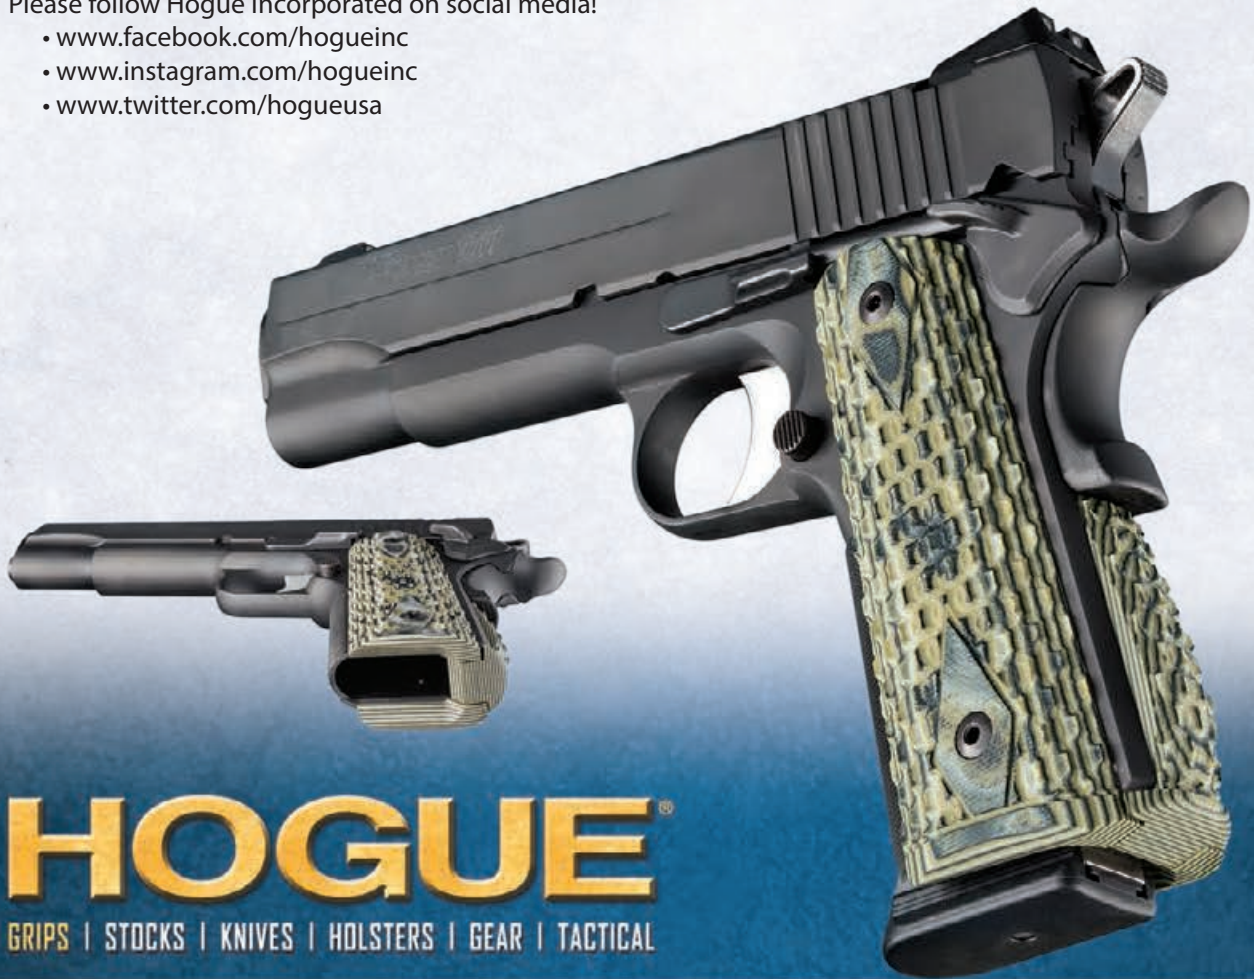

Aluminum Magrip Kits are available in matte black with a checkered texture and your choice of either a flat or arched mainspring housing at an MSRP of $119.95.

G10 Magrip Kits for 1911 Models include options for smooth, checkered, "Piranha Grip" and "Chain Link" textures in Solid Black, G-Mascus Green or G-Mascus Black/Gray. Choose between flat or arched mainspring housings according to preference. G10 Magrip Kits are priced at $99.95 MSRP for the smooth texture while checkered, Piranha Grip and Chain Link designs retail for $119.95.

"A Hogue 1911 Magrip Kit adds some real 'wow factor' to a classic semi-automatic pistol," said Hogue. "A lot of our customers aren't aware of our Magrip Kit option so we're making an extra effort to get the good word out."

Hogue Magrip Kits for 1911 Government Model pistols are manufactured in family-owned and operated facilities under the direct supervision of the Hogue family. Hogue Incorporated supports local dealers and encourages customers to purchase Hogue products locally. For more information please call Hogue directly at 1-800-438-4747 or visit www.hogueinc.com to find a Hogue dealer near you.

Please follow Hogue Incorporated on social media!

- www.facebook.com/hogueinc
- www.instagram.com/hogueinc
- www.twitter.com/hogueusa

HOGUE®
GRIPS | STOCKS | KNIVES | HOLSTERS | GEAR | TACTICAL

Hogueinc.com :: 1-800-438-4747

Call for the location of your nearest dealer