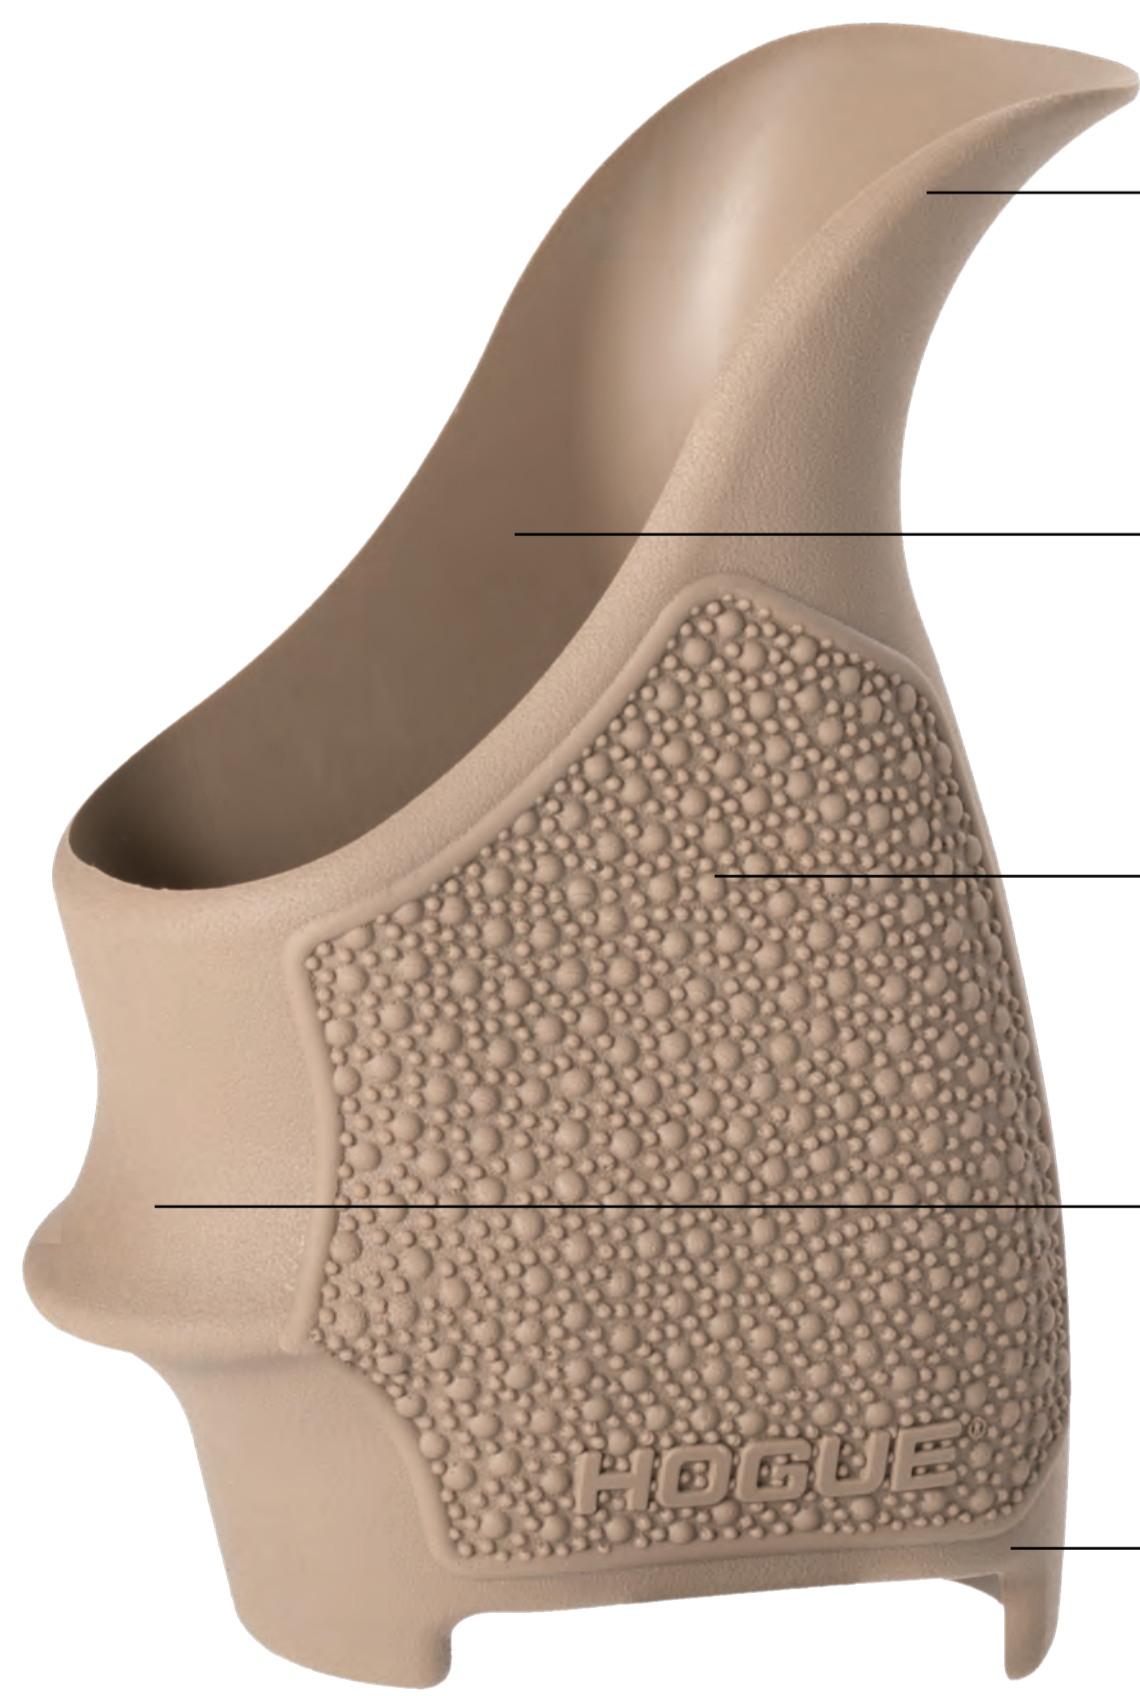

SPECIFICATIONS

Beavertail

Cushions the hand on recoil and offers increased hand comfort higher on the grip.

Durable composition

Made from thermoplastic elastomer that endures wear and ages gracefully for years of service.

Cobblestone™ texture

Renowned Hogue texture increases comfort while also providing non-irritating grip.

Finger grooves

Naturally position fingers for optimal grip.

Precision fitment

Designed for a tight and secure fit, engaging with the texture and contours of the firearm's frame.

MODEL VARIATIONS

Part #	Color	MSRP
18310	Black	$12.95
18311	Olive Drab Green	$12.95
18313	Flat Dark Earth	$12.95
18314	Aqua	$12.95
18316	Purple	$12.95
18317	Pink	$12.95

HOGUE®

HOGUEINC.COM // 1.800.438.4747
P.O. BOX, 91360 HENDERSON, NV 89009 USA