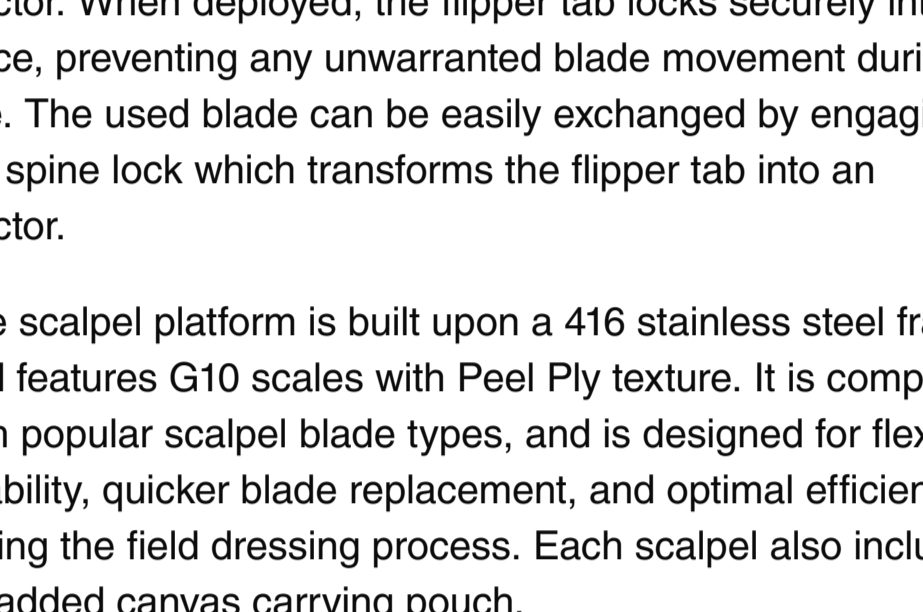

Lucas Paugh
World Renowned Hunter
Hogue Hunting Consultant

The Expel Folding Scalpel also features a revolutionary dual-action flipper tab that additionally functions as a blade ejector. When deployed, the flipper tab locks securely into place, preventing any unwarranted blade movement during use. The used blade can be easily exchanged by engaging the spine lock which transforms the flipper tab into an ejector.

The scalpel platform is built upon a 416 stainless steel frame and features G10 scales with Peel Ply texture. It is compatible with popular scalpel blade types, and is designed for flexible usability, quicker blade replacement, and optimal efficiency during the field dressing process. Each scalpel also includes a padded canvas carrying pouch.

The Expel Blade Dispenser is designed to accompany both Hogue Expel models and eliminate any hands-on contact with sharp edges. It is constructed with Polyamide Nylon 12—a Glass Fiber Reinforced Polymer. A spring assisted mechanism lifts each new blade onto a slide covered track, which secures the blade onto the scalpel platform. The dispenser also prevents waste from single blade packaging and features a lower sharps container that holds up to five used blades.