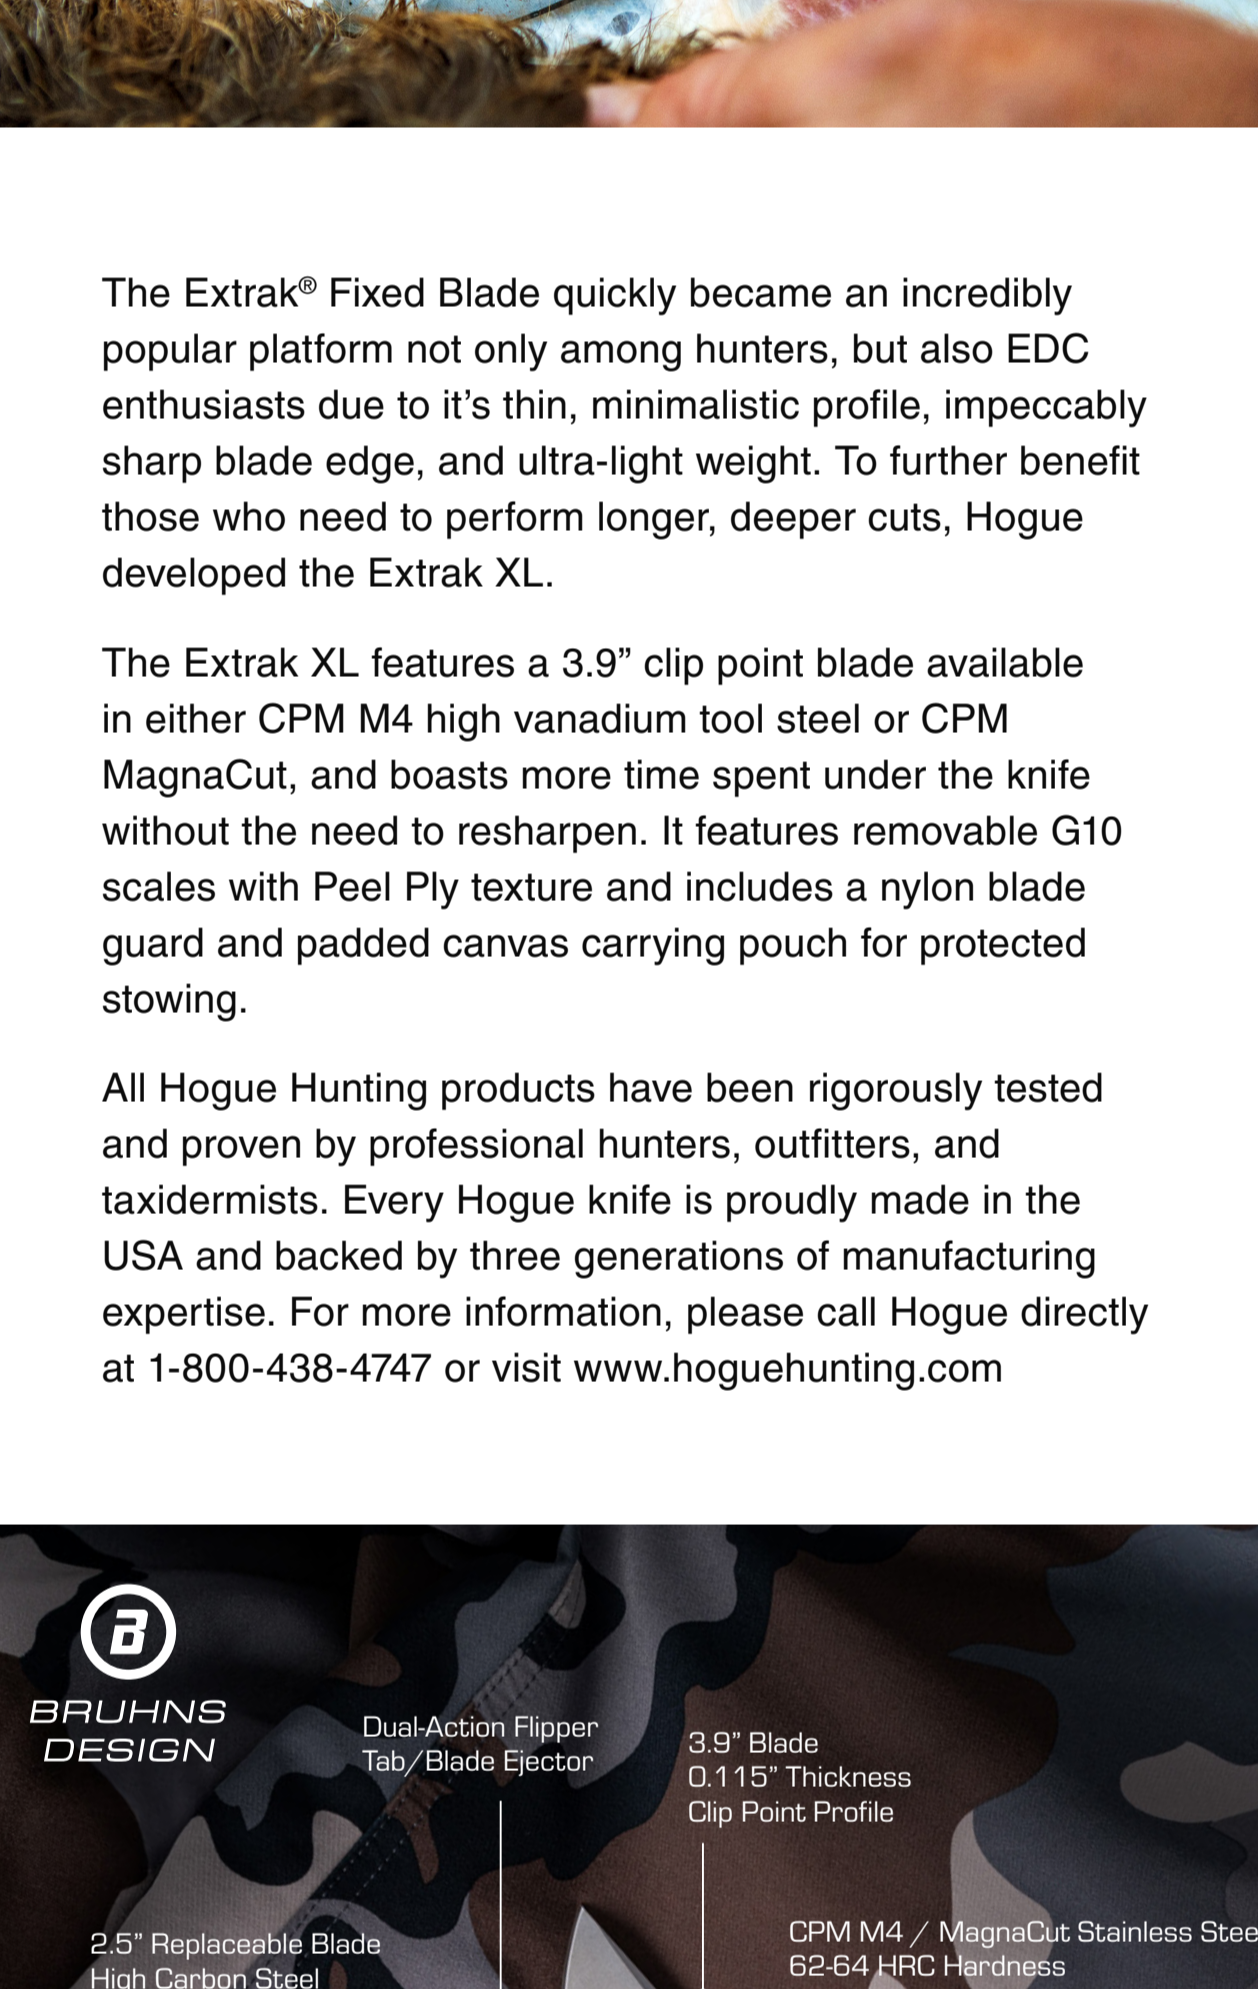

CONTACT-FREE BLADE INSTALLATION