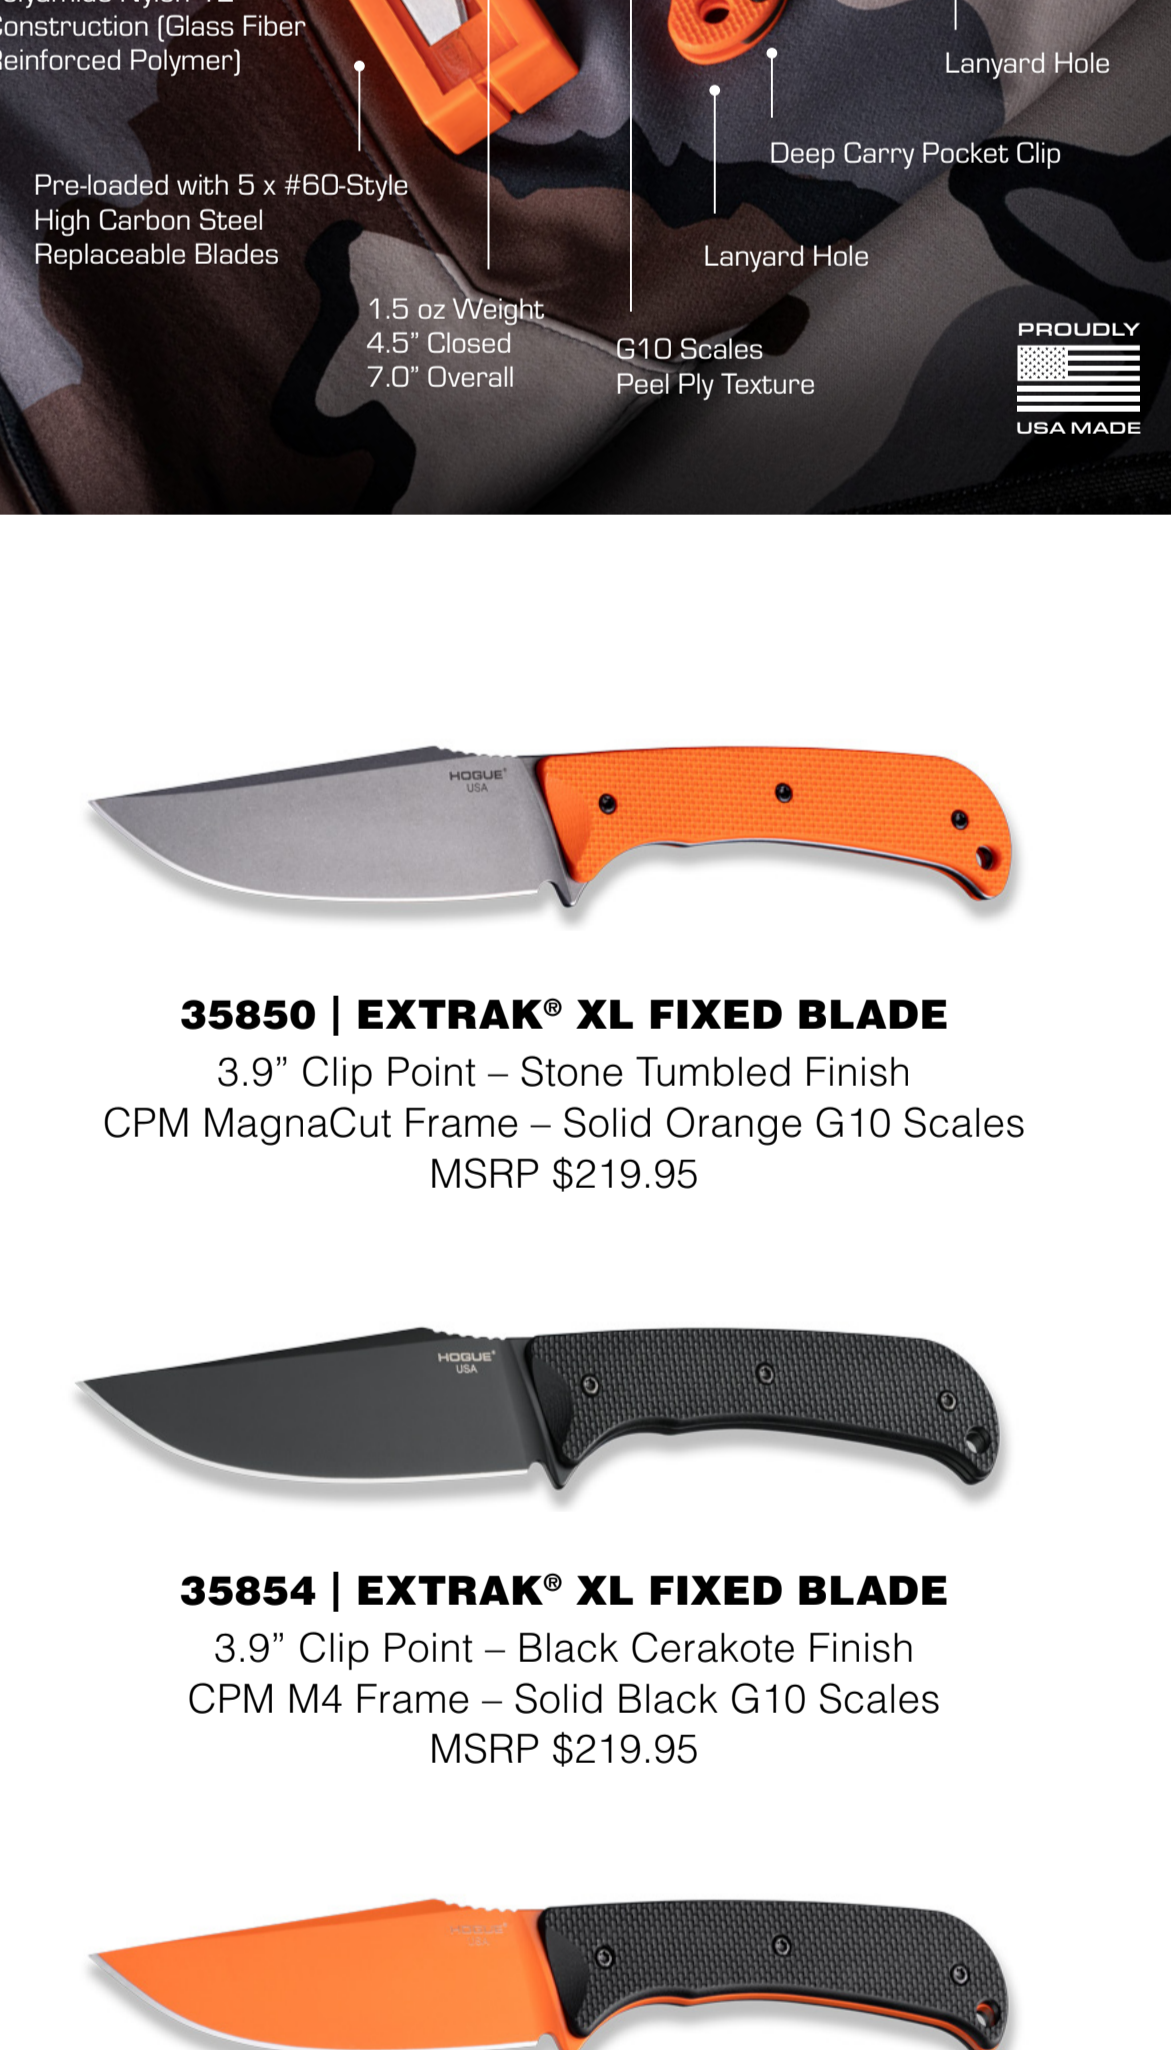

2.5" Replaceable Blade
High Carbon Steel
60/63 HRC Hardness
#60-Style / #70-Style Blades

3.365" x 1.0 x 0.6875"
1.9 oz Weight

Dual-Action Flipper
Tab / Blade Ejector

3.9" Blade
0.115" Thickness
Clip Point Profile

CPM M4 / MagnaCut Stainless Steel
62-64 HRC Hardness

Removable G10
Scales with Peel Ply
Texture

2.3 oz Weight
8.2" Overall

Spine Lock

Lanyard Hole

1.5 oz Weight
4.5" Closed
7.0" Overall

G10 Scales
Peel Ply Texture

Deep Carry Pocket Clip

Lanyard Hole

35850 | EXTRAK® XL FIXED BLADE

3.9" Clip Point – Stone Tumbled Finish
CPM MagnaCut Frame – Solid Orange G10 Scales
MSRP $219.95

35854 | EXTRAK® XL FIXED BLADE

3.9" Clip Point – Black Cerakote Finish
CPM M4 Frame – Solid Black G10 Scales
MSRP $219.95

35859 | EXTRAK® XL FIXED BLADE

3.9" Clip Point – Orange Cerakote Finish
CPM M4 Frame – Solid Black G10 Scales
MSRP $219.95

35834 | EXPEL FOLDING SCALPEL

2.5" Replaceable Scalpel
416SS Frame – Solid Orange G10 Scales
MSRP $124.95

35836 | EXPEL FOLDING SCALPEL

2.5" Replaceable Scalpel
416SS Frame – Solid Black G10 Scales
MSRP $124.95

35890 | EXPEL BLADE DISPENSER

Black – For Replaceable Scalpel Knives
Pre-loaded with 5 x #60 Blades
MSRP $24.95

35894 | EXPEL BLADE DISPENSER

Orange – For Replaceable Scalpel Knives
Pre-loaded with 5 x #60-Style Blades
MSRP $24.95

EXPEL SCALPEL EXCESSORIES

35884 | BLADE GUARD (5 PACK)

Orange – For Replaceable Scalpel Knives
Includes 5 x #60-Style Blades
MSRP $14.95

35880 | BLADE GUARD (5 PACK)

Black – For Replaceable Scalpel Knives
Includes 5 x #60-Style Blades
MSRP $14.95

35886 | #60-STYLE BLADES (5 PACK)

For Replaceable Scalpel Knives
MSRP $5.95

35887 | #70-STYLE BLADES (5 PACK)

For Replaceable Scalpel Knives
MSRP $5.95

HOGUE
HUNTING

HOGUEHUNTING.COM // 1.800.438.4747
P.O. BOX, 91360 HENDERSON, NV 89009 USA